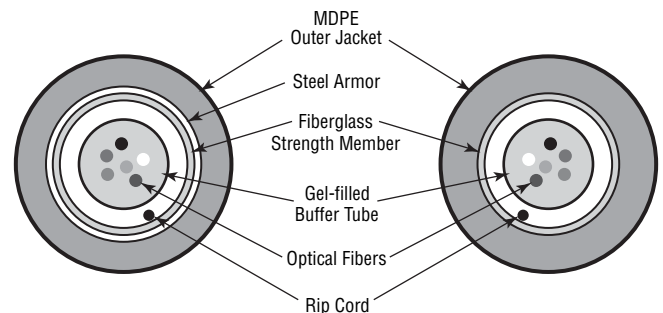

Central Tube Cable

Loose Tube—Outdoor, and Outdoor Armored

Applications

- Campus OSP backbones
- Drop cable
- Telecommunications and data trunk
- Direct burial (armored only)
- Lashed aerial

Product Description

Economical option for low fiber counts. Quick and easy end preparation. Fully waterblocked with gel-filled buffer tube. No rods – easy handling. Crush, impact and abrasion resistant.

Jacket Material	PE
Buffer Tube	PBT
Core Wrap	Water Swellable Tape
Strength Member	Fiberglass
Armor	Corrugated Steel
Color Codes (Jacket & Fibers)	Per EIA/TIA 598-A, see page 10.2
Jacket Color	Black

Specifications

Temperature Range	
Storage	-40 to +70°C
Operating	-40 to +70°C
Crush Resistance (EIA-455-41)	2000 N/cm
Impact Resistance (EIA-455-25)	2000 Impacts @ 1.6 N-m
Min. Bend Radius	
Installation	20 x OD
Long Term	15 x OD
Optical Specifications	See page 10.2

Fiber Bundle Detail

SINGLE ARMOR

ALL DIELECTRIC

No. of Fibers	Belden Part Number				Outside Diameter		Weight		Max. Install Load	
	62.5 / 125µm Std. / 1 Gbe	50 / 125µm Std. / 1 Gbe	50 / 125µm 10 Gbe – 300M	Single-mode Enhanced	Inch	mm	Lbs./1000'	kg/km	Lbs.	N

Central Tube Series

Outdoor										
2	M9B150	M9A150	M9C150	M9W150	0.325	8.26	36	54	600	2700
4	M9B151	M9A151	M9C151	M9W151	0.325	8.26	36	54	600	2700
6	M9B152	M9A152	M9C152	M9W152	0.325	8.26	36	54	600	2700
8	M9B153	M9A153	M9C153	M9W153	0.325	8.26	36	54	600	2700
10	M9B154	M9A154	M9C154	M9W154	0.325	8.26	36	54	600	2700
12	M9B155	M9A155	M9C155	M9W155	0.325	8.26	36	54	600	2700
Outdoor Armored										
2	M9B170	M9A170	M9C170	M9W170	0.410	10.41	72	108	600	2700
4	M9B171	M9A171	M9C171	M9W171	0.410	10.41	72	108	600	2700
6	M9B172	M9A172	M9C172	M9W172	0.410	10.41	72	108	600	2700
8	M9B173	M9A173	M9C173	M9W173	0.410	10.41	72	108	600	2700
10	M9B174	M9A174	M9C174	M9W174	0.410	10.41	72	108	600	2700
12	M9B175	M9A175	M9C175	M9W175	0.410	10.41	72	108	600	2700

All optical fiber products can be supplied in compliance with RoHS regulations. Please contact Customer Service for more details.